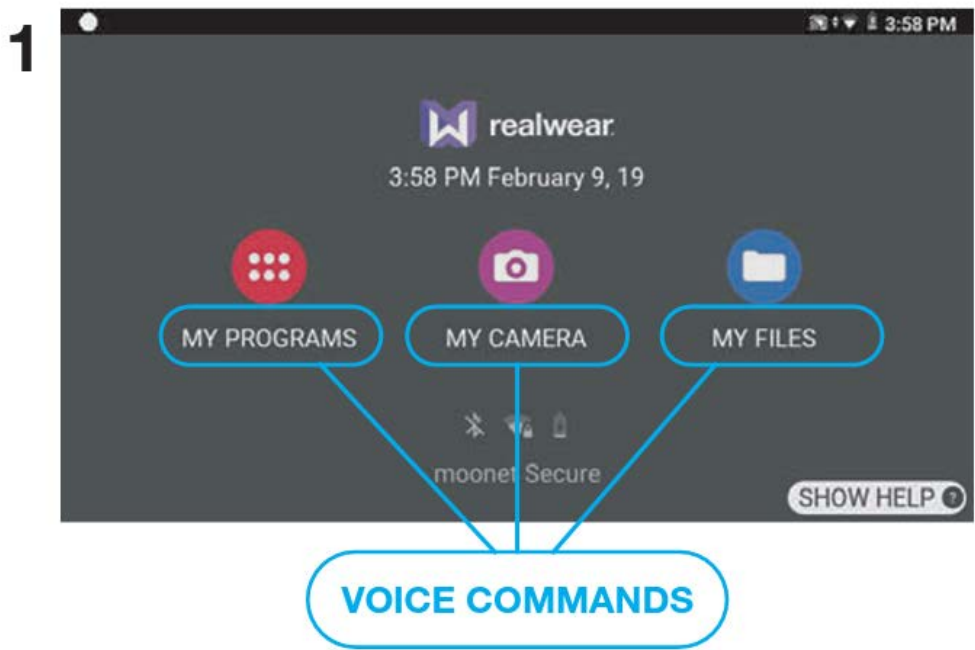

1. Language
2. Date & Time
3. Wireless Network

Scan the QR code with the
"Configuration"
application in the
"My Programs"
menu.

Change Language

Use Voice Commands

2

“My Programs”

3

severt